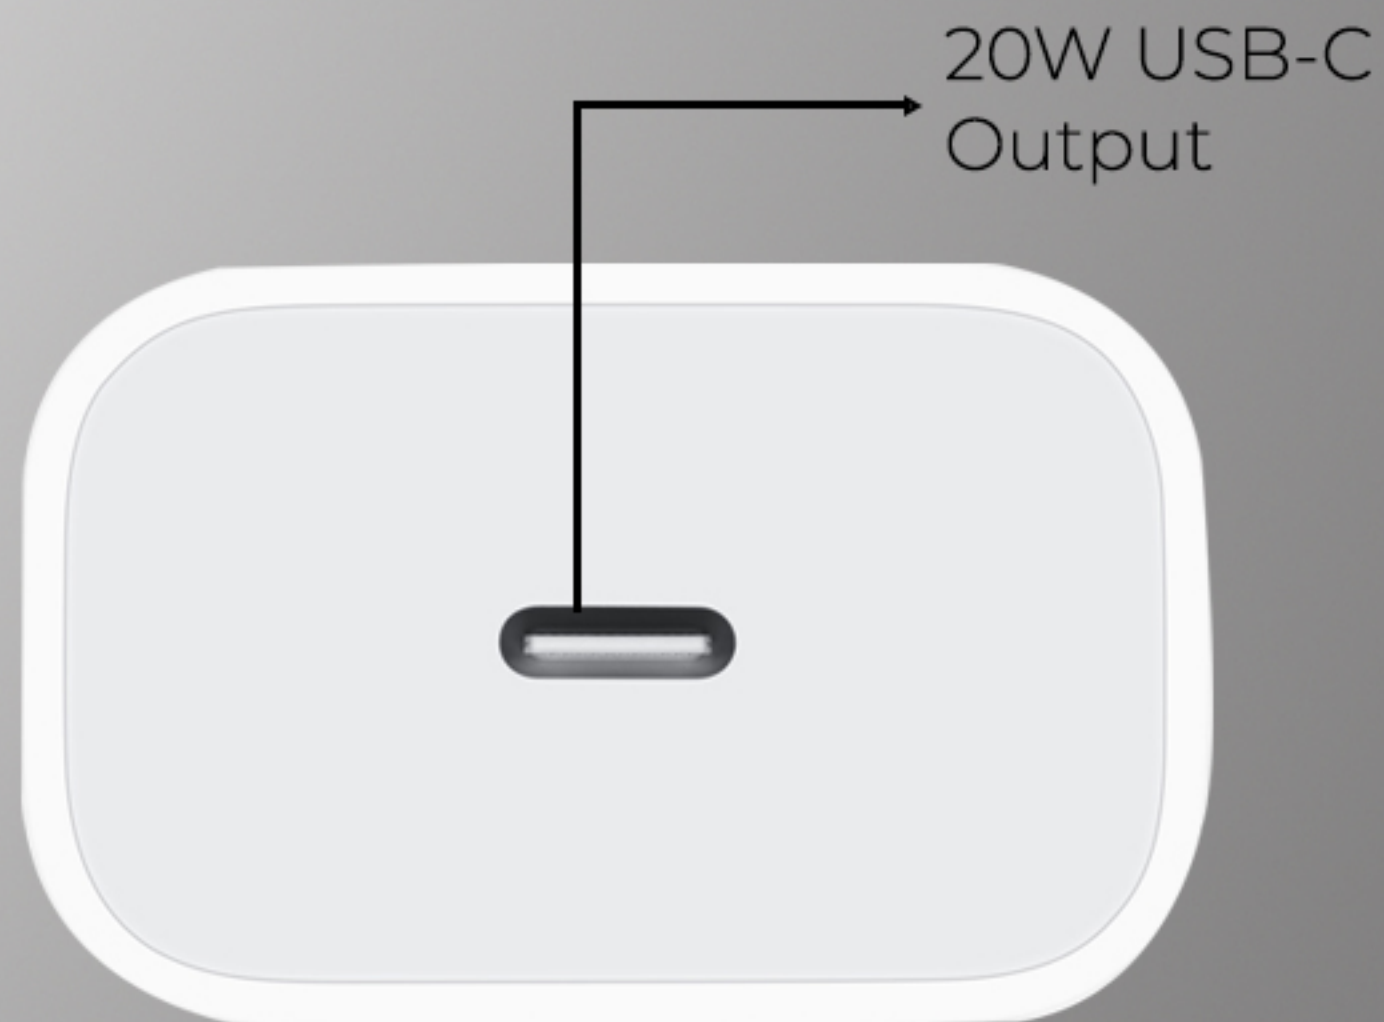

Light-Up Logo

MICRO

IOS

TYPE-C

20W USB-C Power Adapter

Model: A-1

- 20W Fast Charge
- USB-C Output
- USA Plug
- White Color
- All International Certificates

AIR WENT MAGNET HOLDER