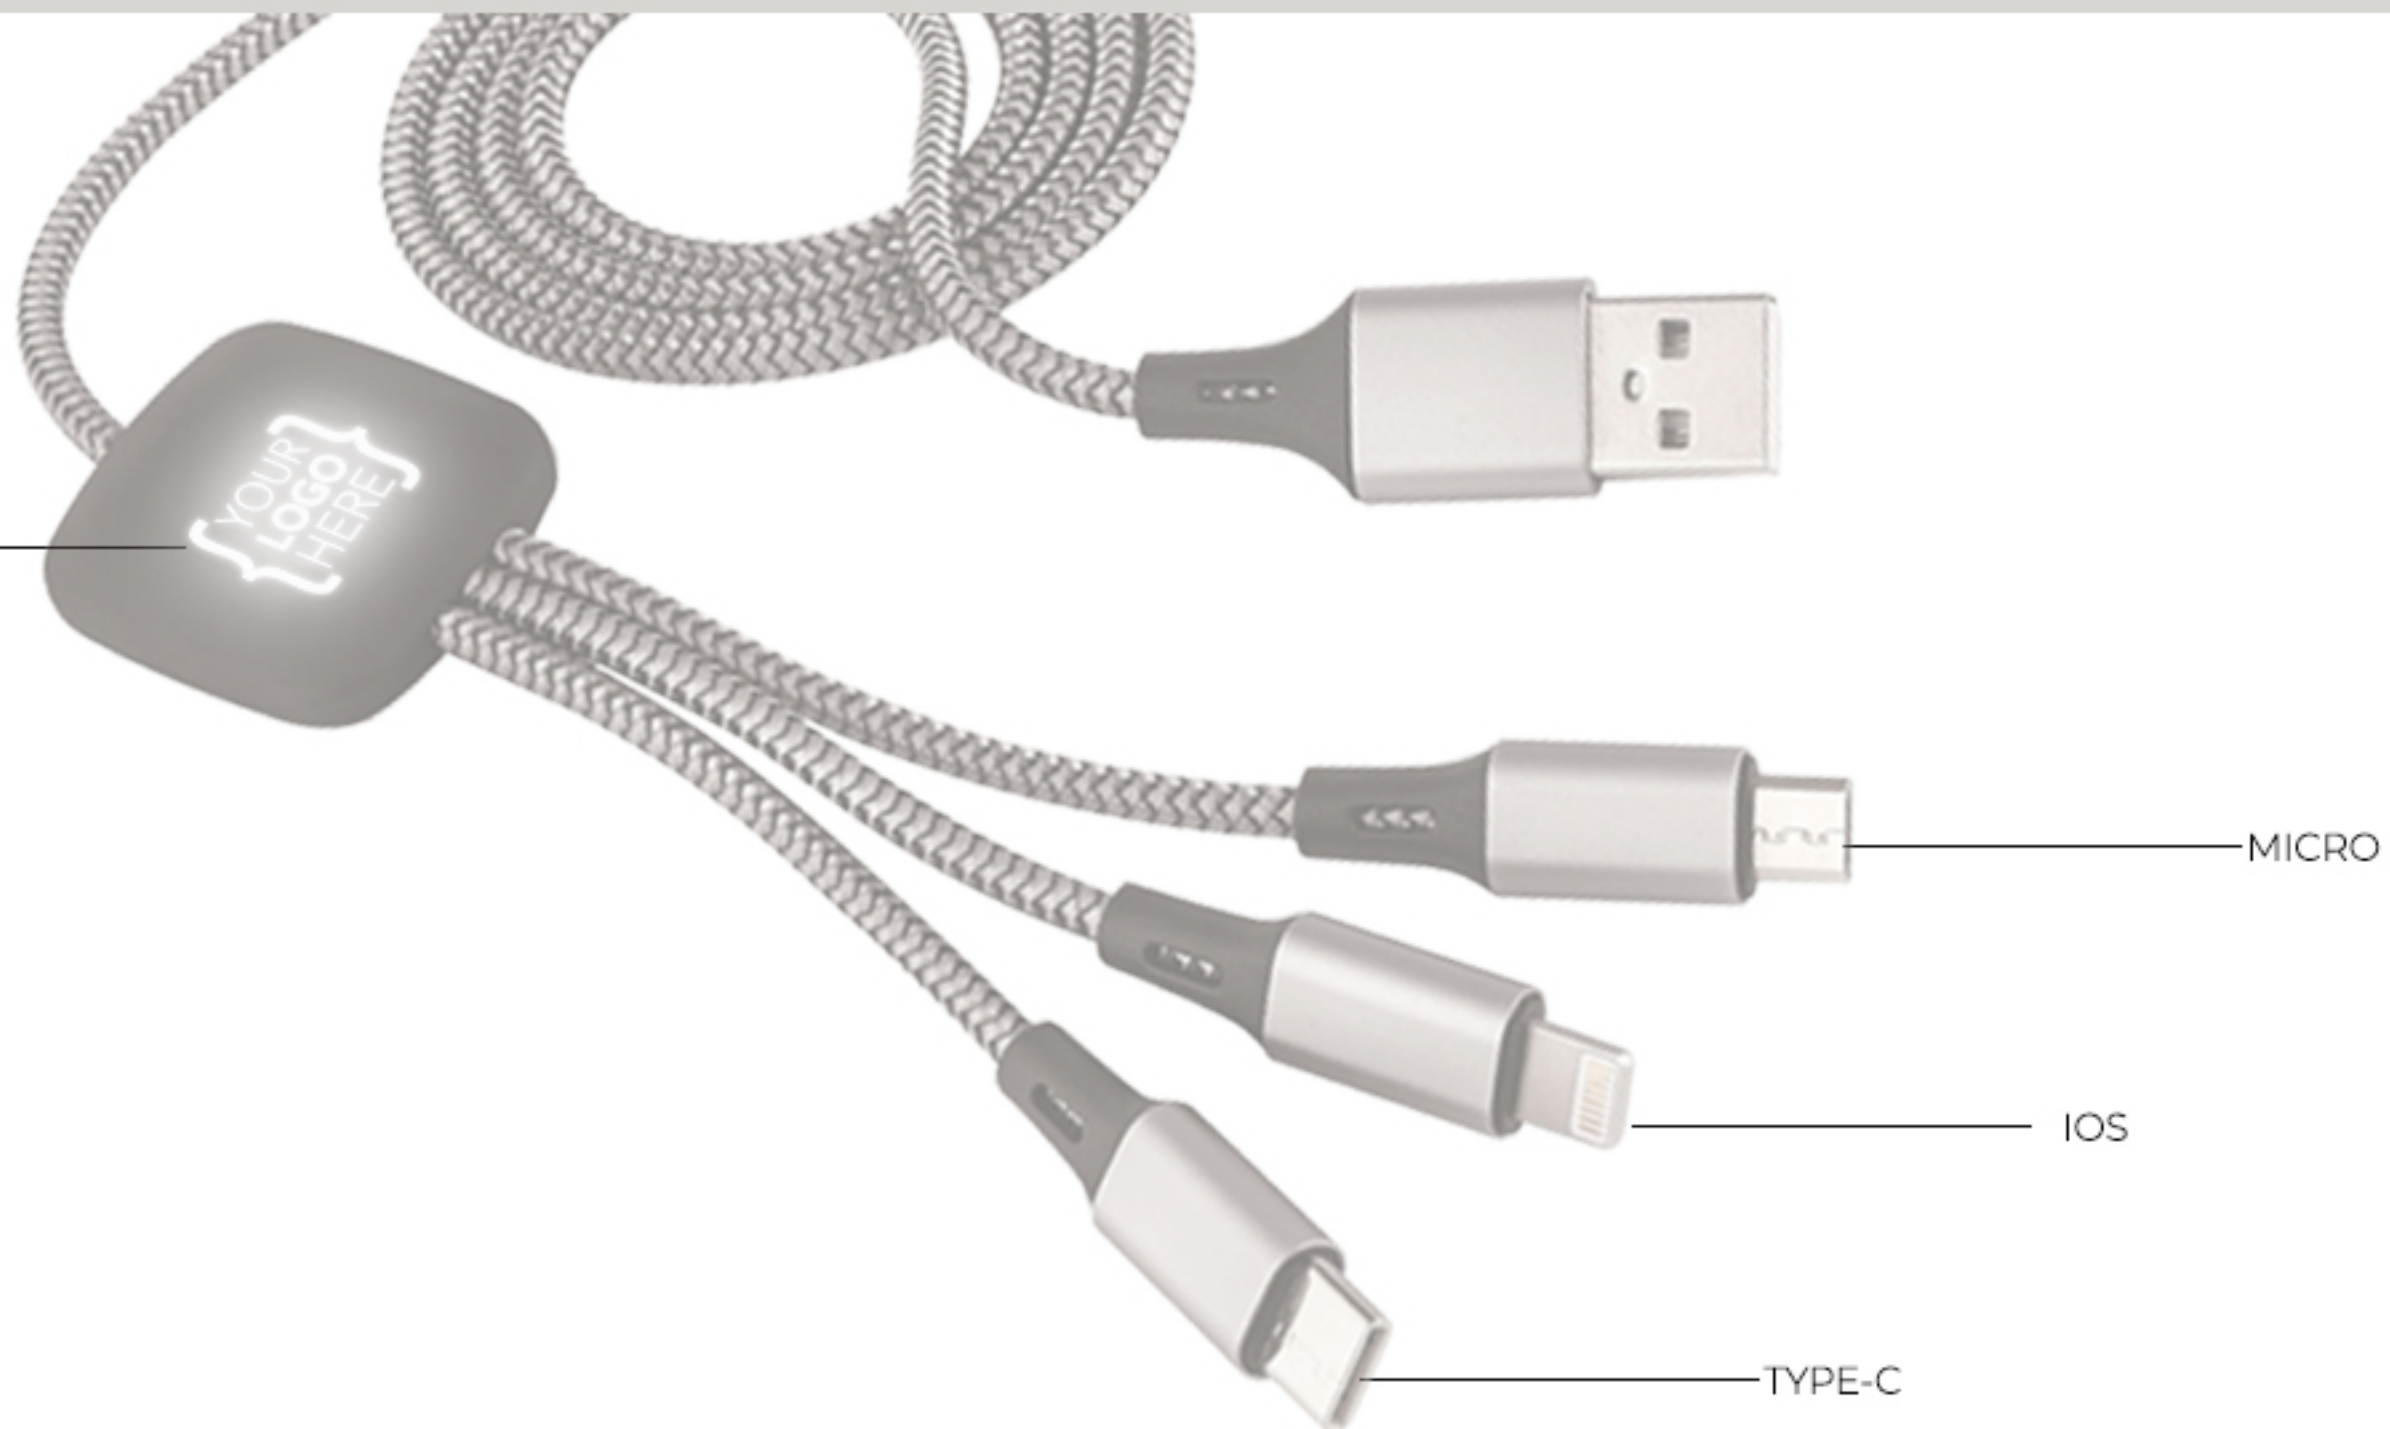

- CHARGING CABLES
- CHARGING ADAPTERS
- CAR MAGNETS
- LUXURY CARBON FIBER PEN

LIGHT-UP CHARGING CABLE

Model: C-1

- Charge 1: IOS Charging Output
- Charge 2: MICRO Charging Output
- Charge 3: TYPE-C Charging Output
- Output: 2.1A Charging Speed
- Box: Black Poly Packing

Light-Up Logo

MICRO

IOS

TYPE-C

20W USB-C Power Adapter

Model: A-1

- 20W Fast Charge
- USB-C Output
- USA Plug
- White Color
- All International Certificates

AIR WENT MAGNET HOLDER