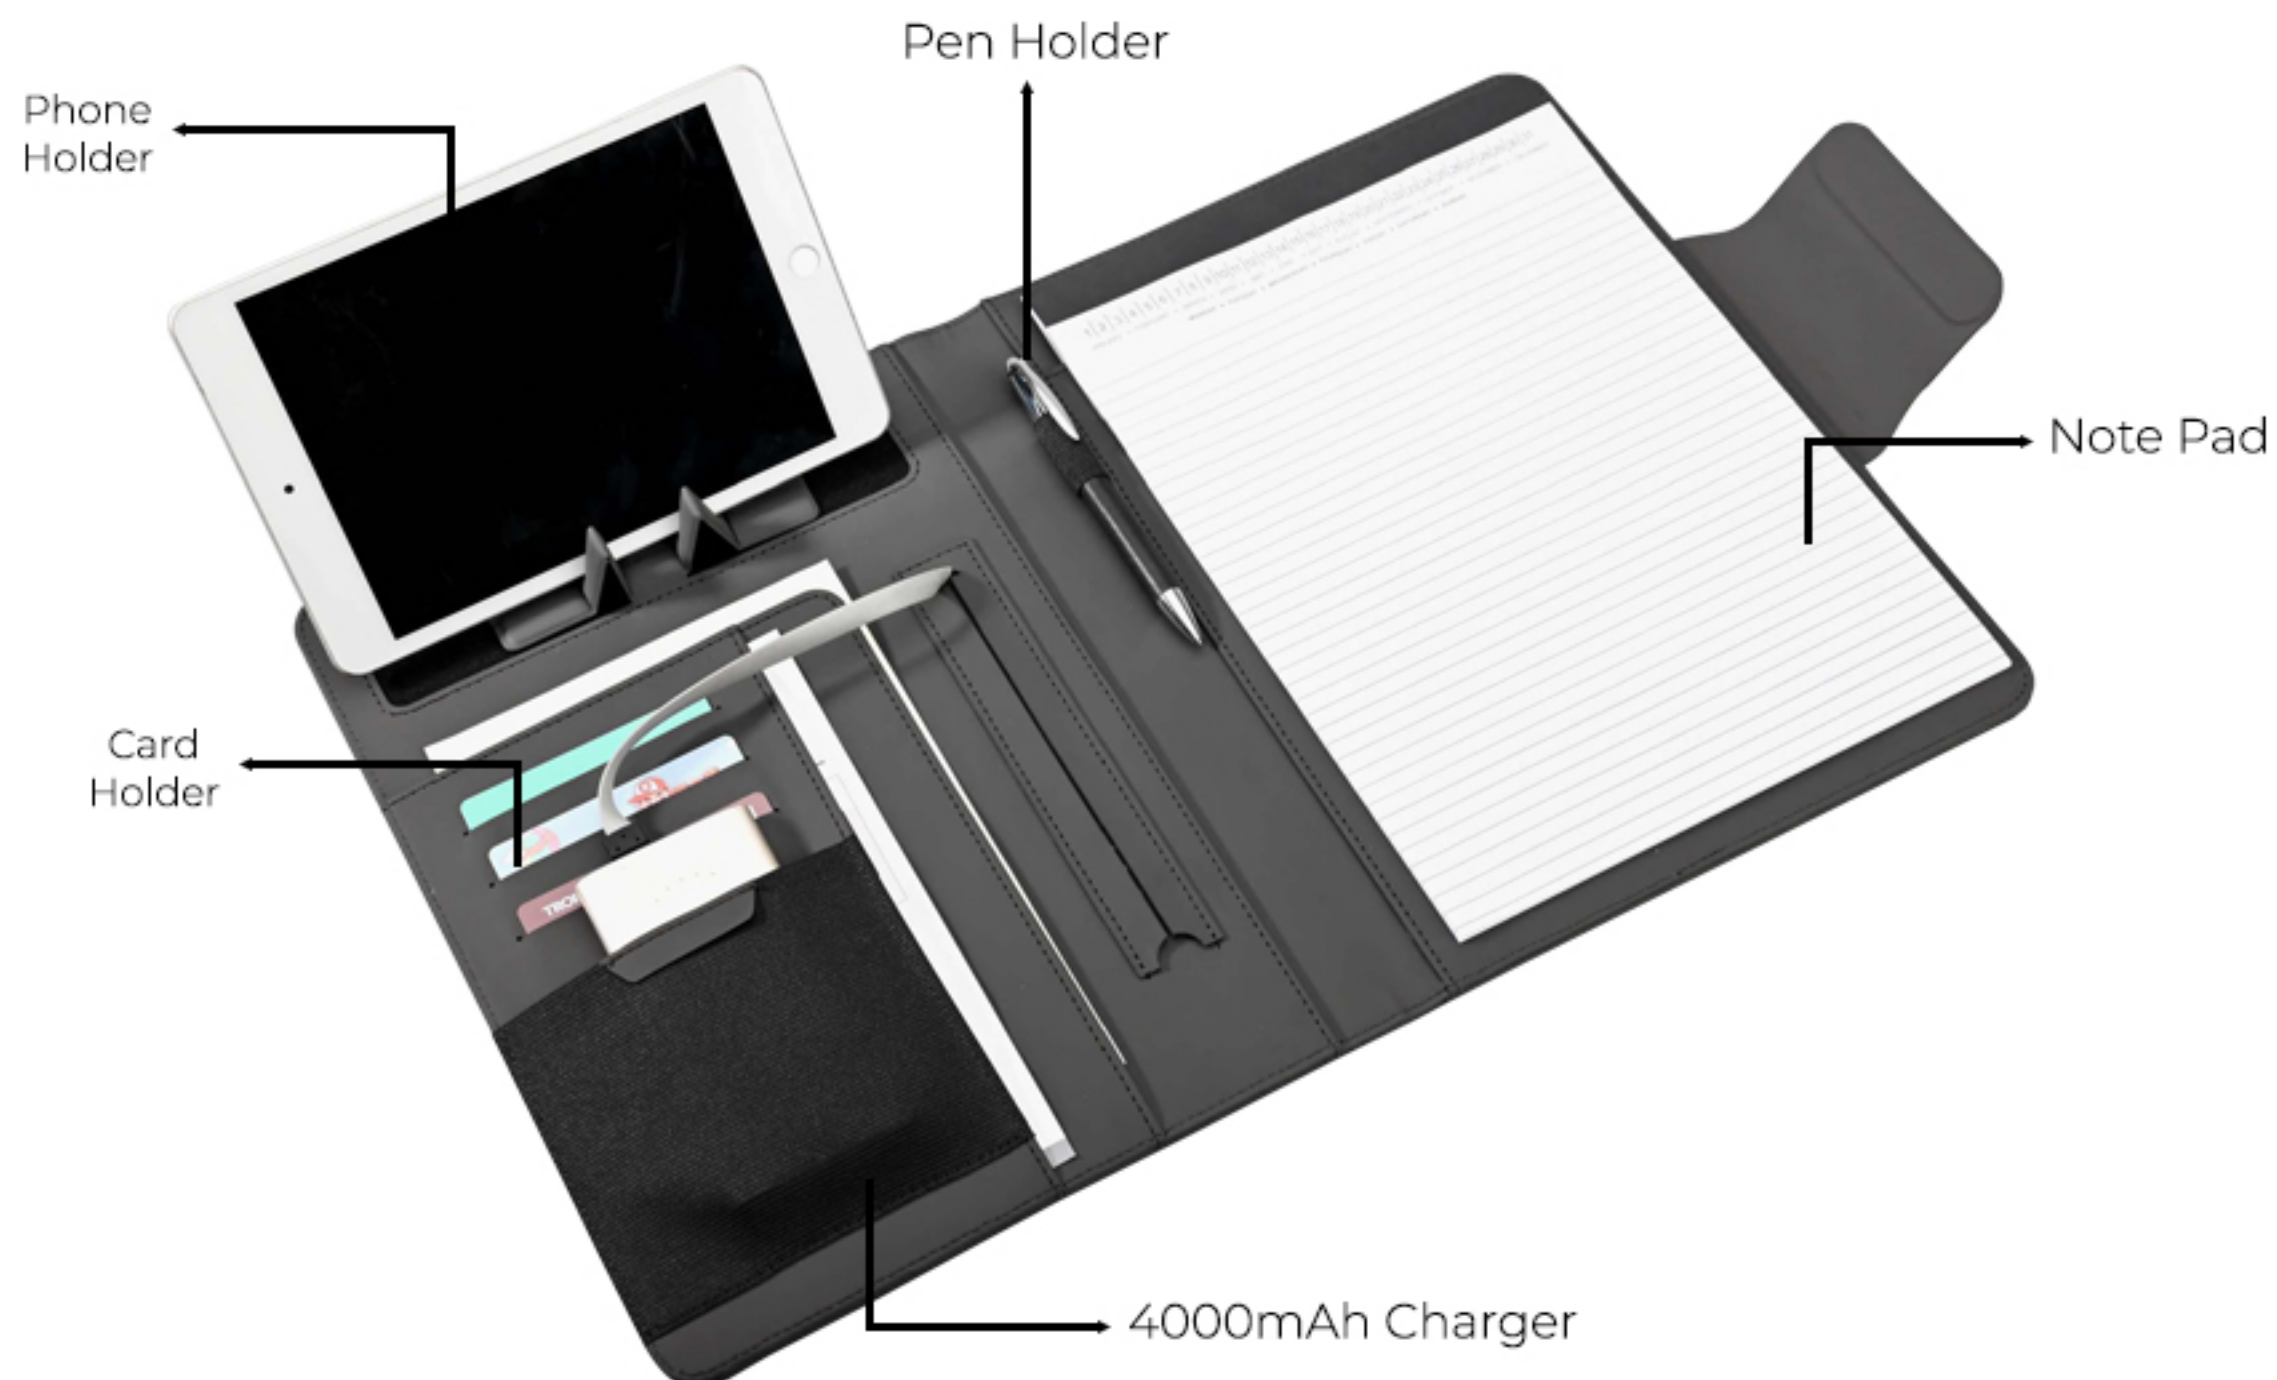

LIGHT-UP (A4) NOTEBOOK CHARGER

Model: NP-3

- 4000mAh Charger
- Built-in USB Charger
- Phone Holder
- Name Card Holder
- 50 Sheet Notepad
- Black Gift Box