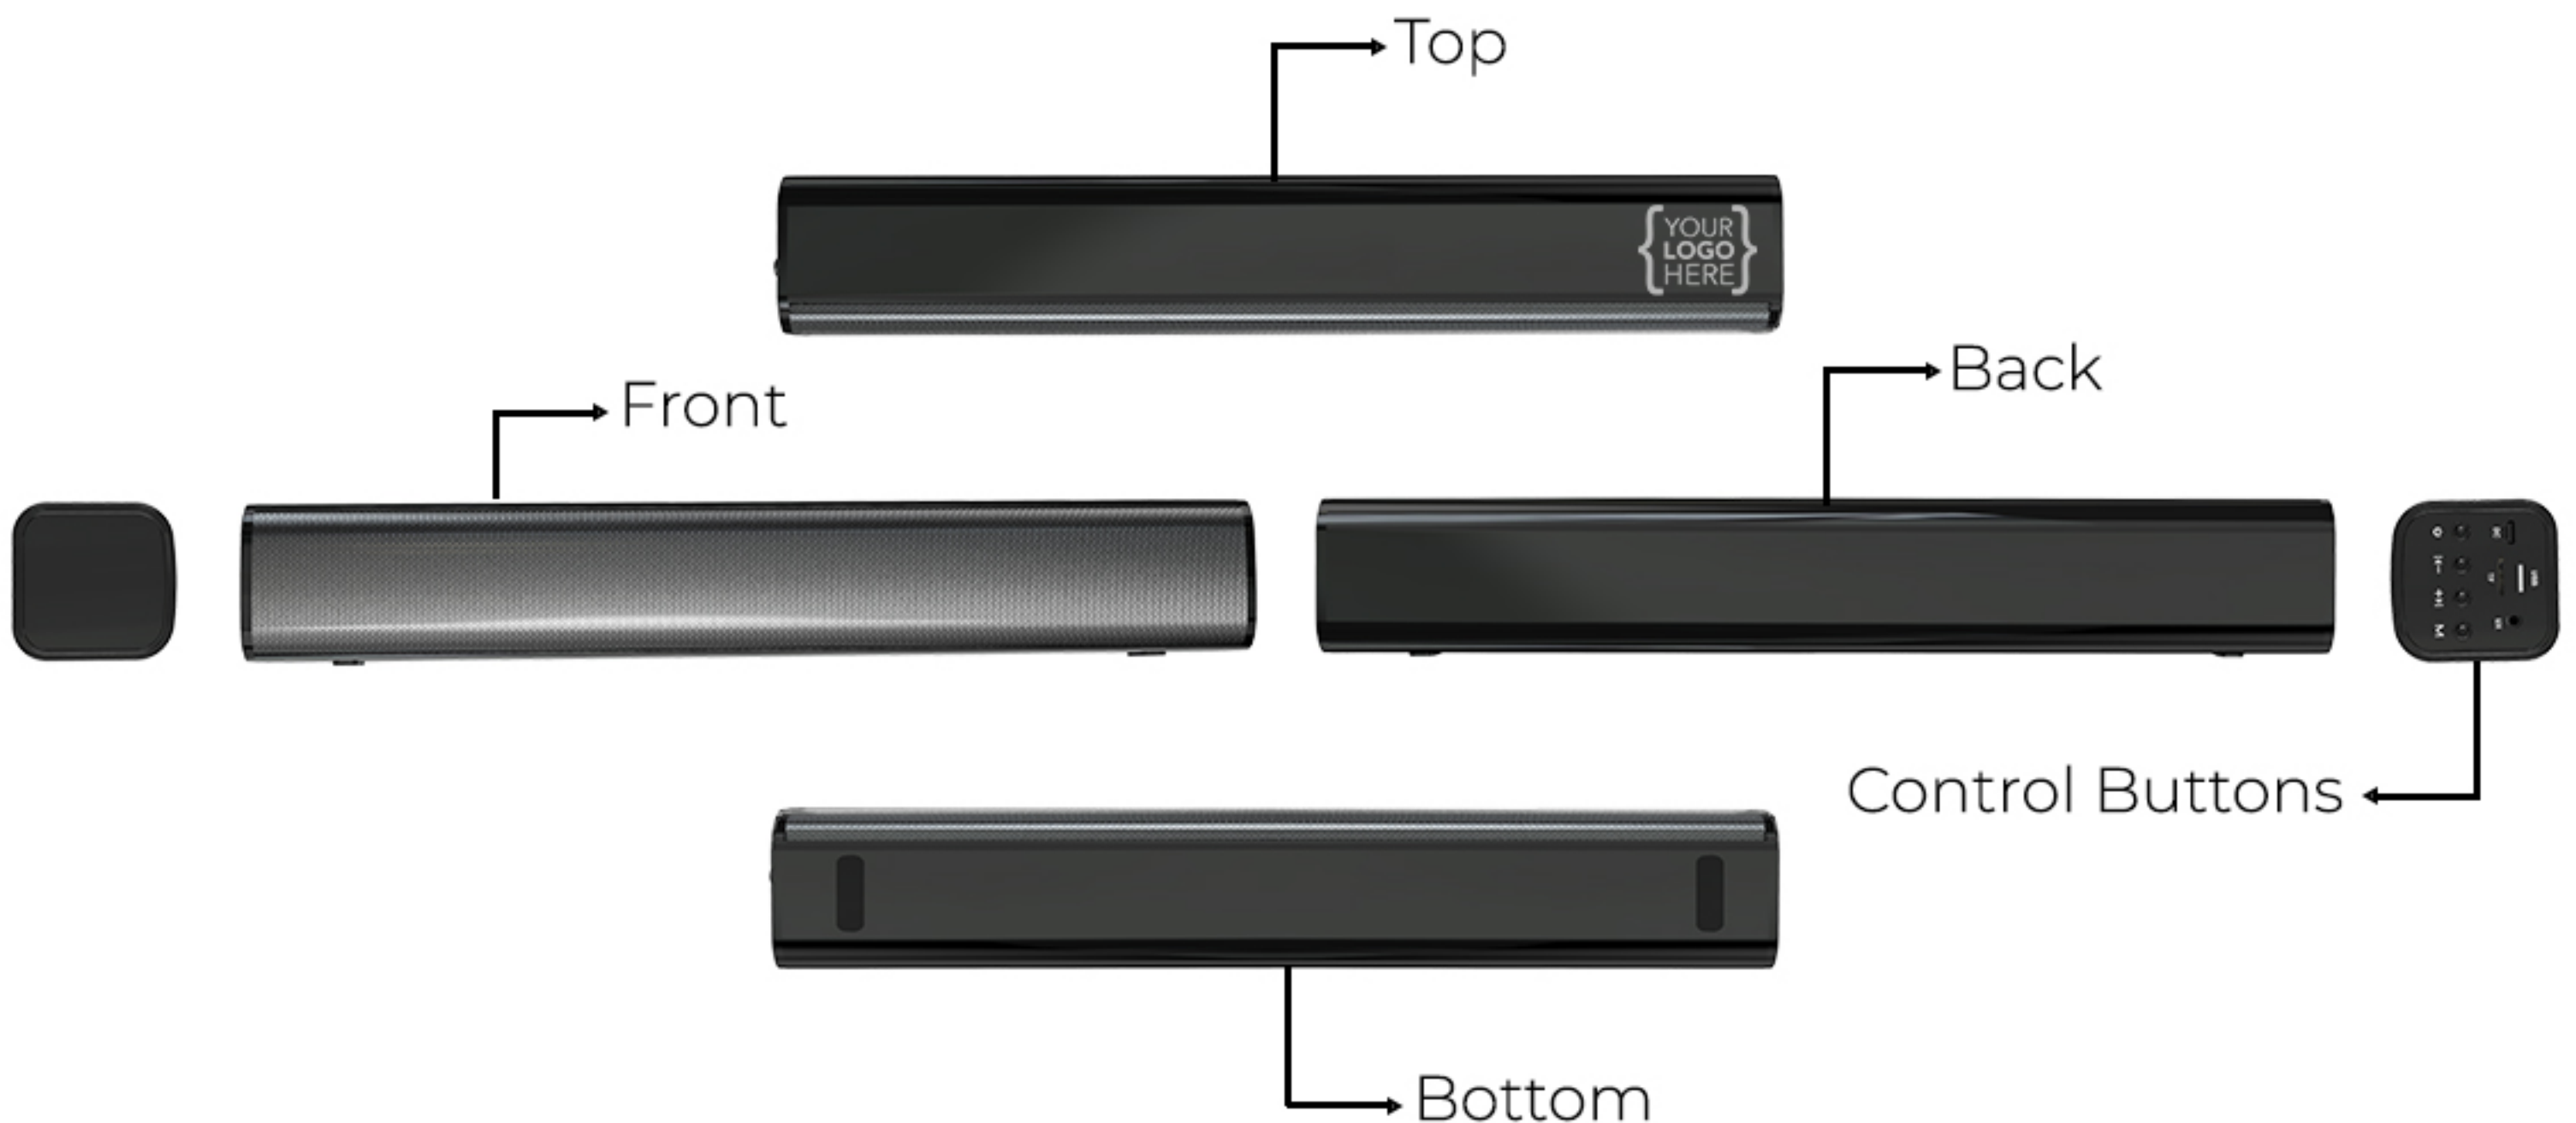

TECH PRODUCTS

- BLUETOOTH SPEAKERS
- WIRELESS CHARGERS
- SMART THERMOS & TUMBLERS
- NOTEBOOK CHARGERS

LIGHT-UP BLUETOOTH SPEAKER

Model: BS-01

- Power: 20 Watt
- Material: Rubber
- Battery: 1200mAh
- System: Bluetooth 5.0
- Color: Black
- Extra: USB, TF Card, TWS & FM
- Playing Time: 5 Hour
- Box: Black Gift Box

BLACK EDITION BLUETOOTH SPEAKER

Model: BS-02

- Power: 10 Watt
- Material: ABS
- Battery: 1200mAh
- System: Bluetooth 5.0
- Color: Black
- Extra: USB, TF Card, TWS & FM
- Playing Time: 5 Hour
- Box: Black Gift Box