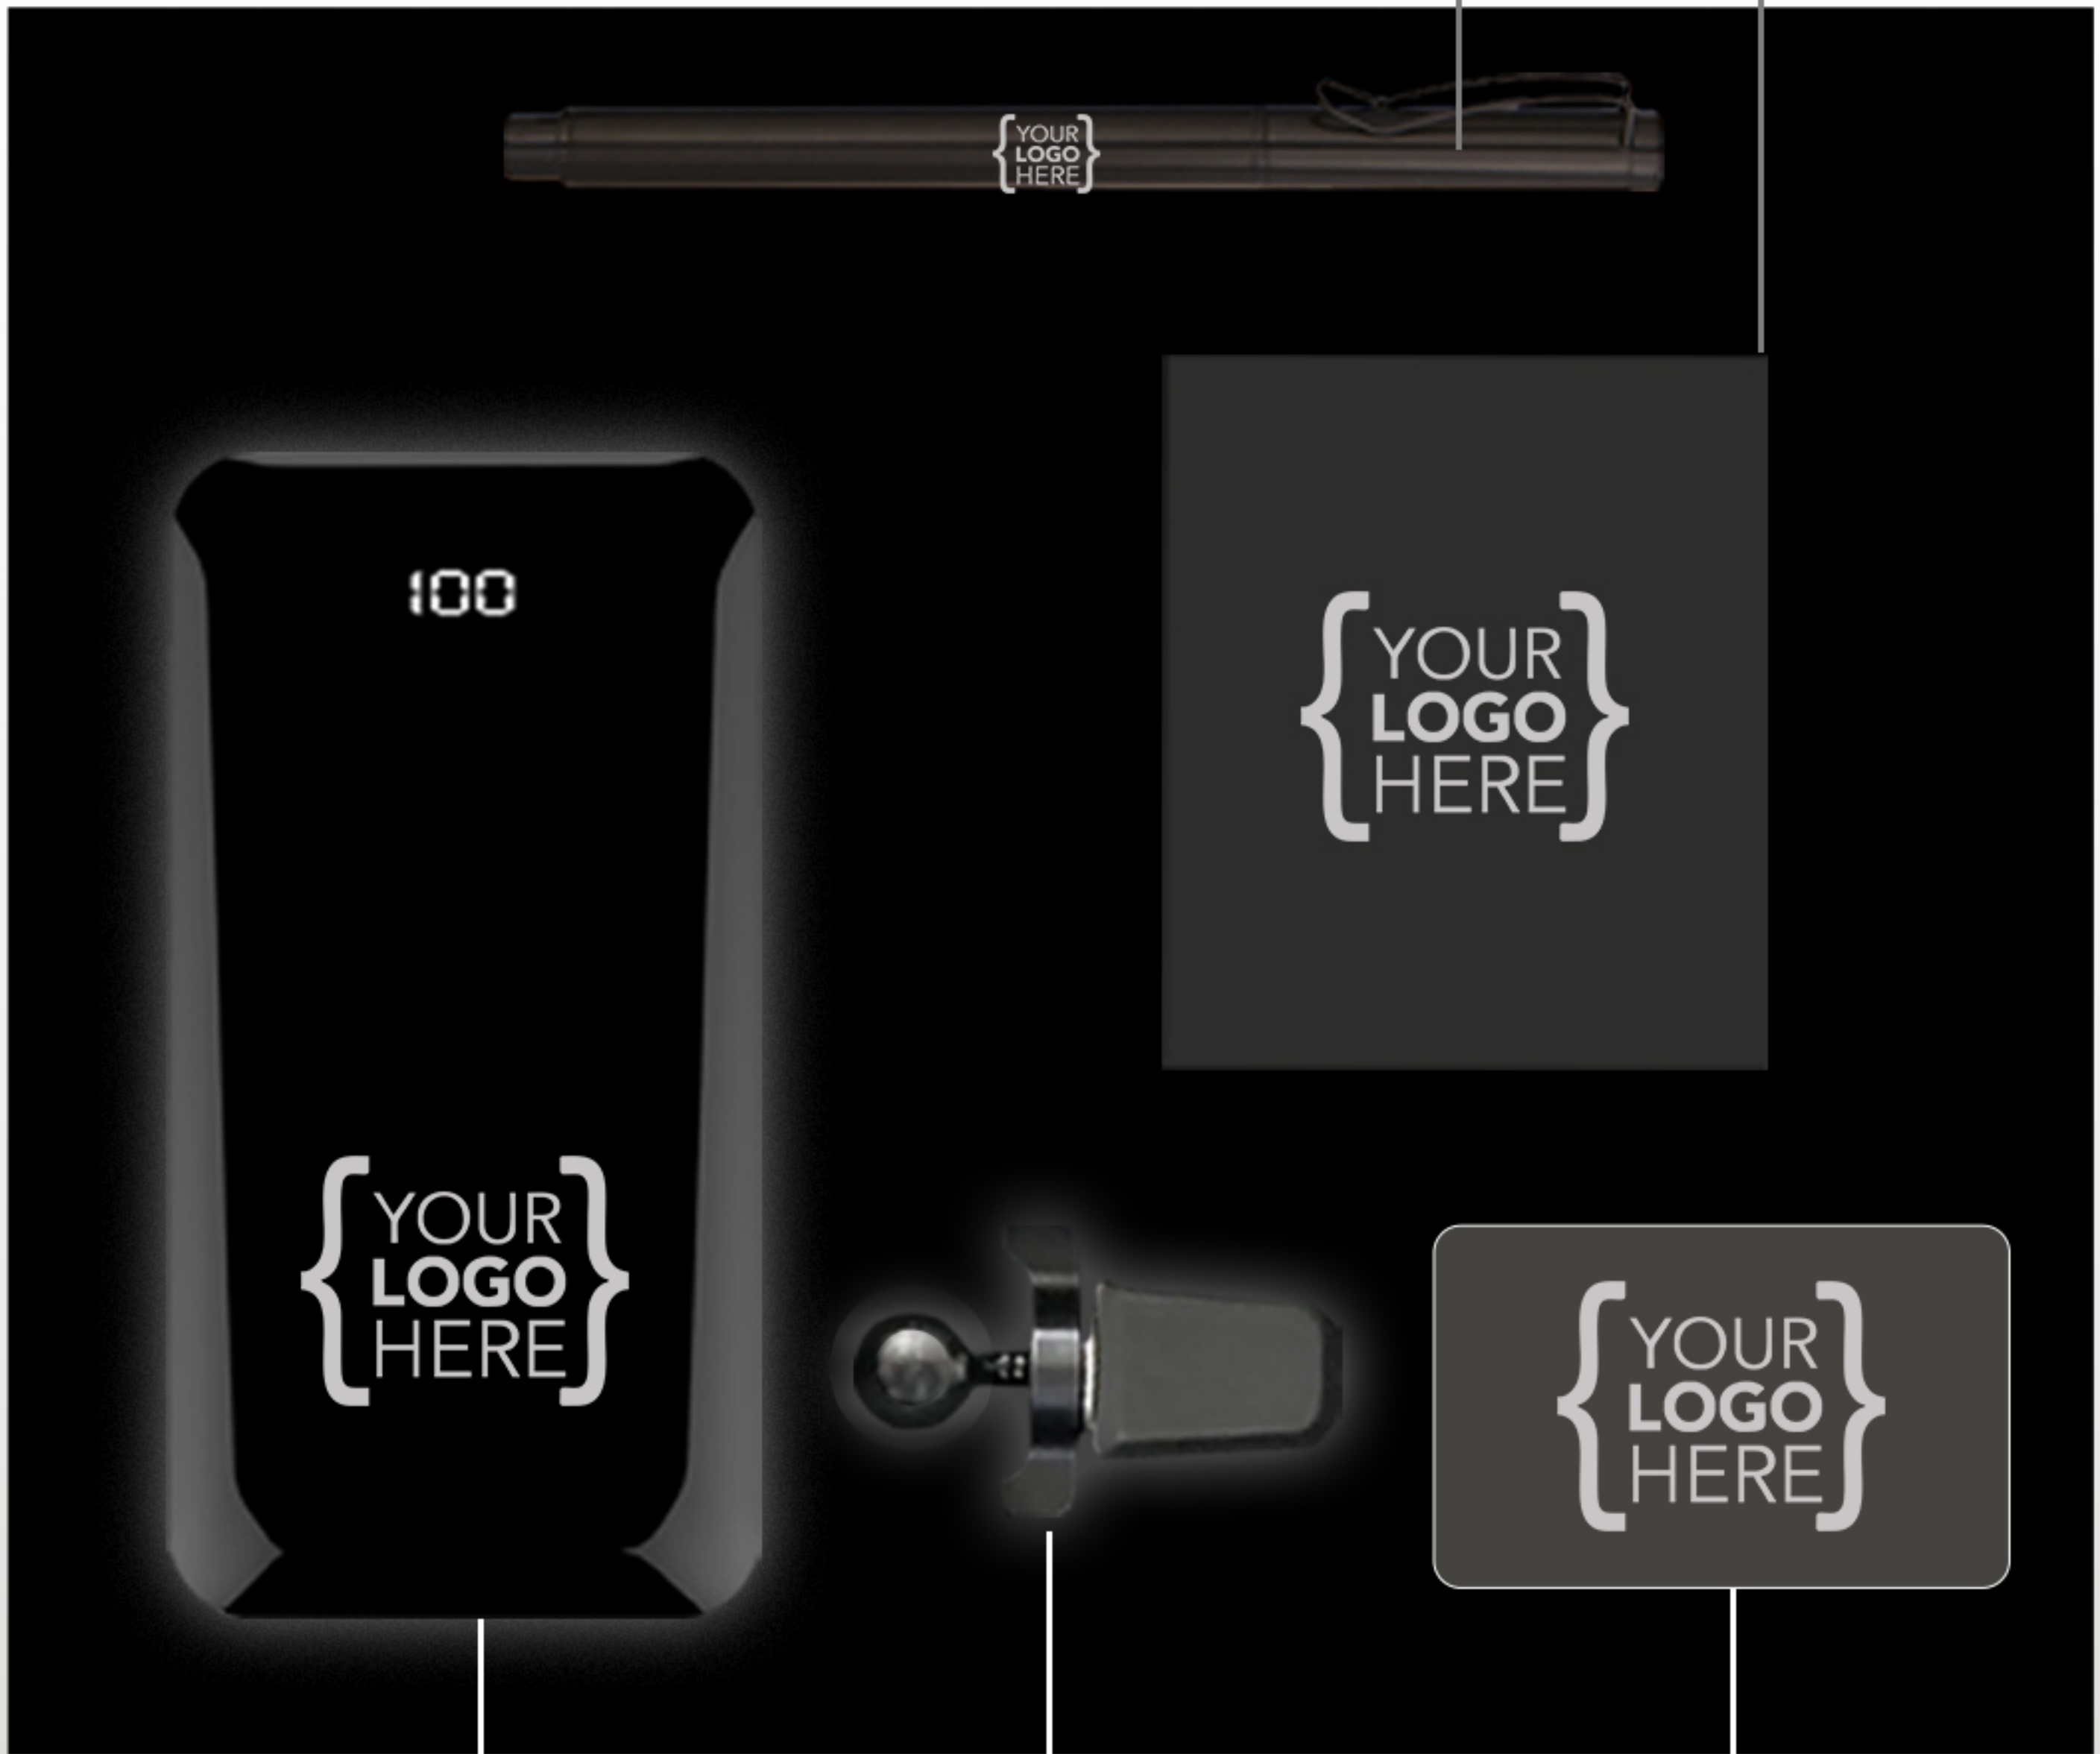

TECH GIFT SET
MODEL-1

Luxury Pen

Charging
Cable

100

{ YOUR
LOGO
HERE }

{ YOUR
LOGO
HERE }

{ YOUR
LOGO
HERE }

5000 mAh External
Charger

360
Rotate

Air Vent
Magnet