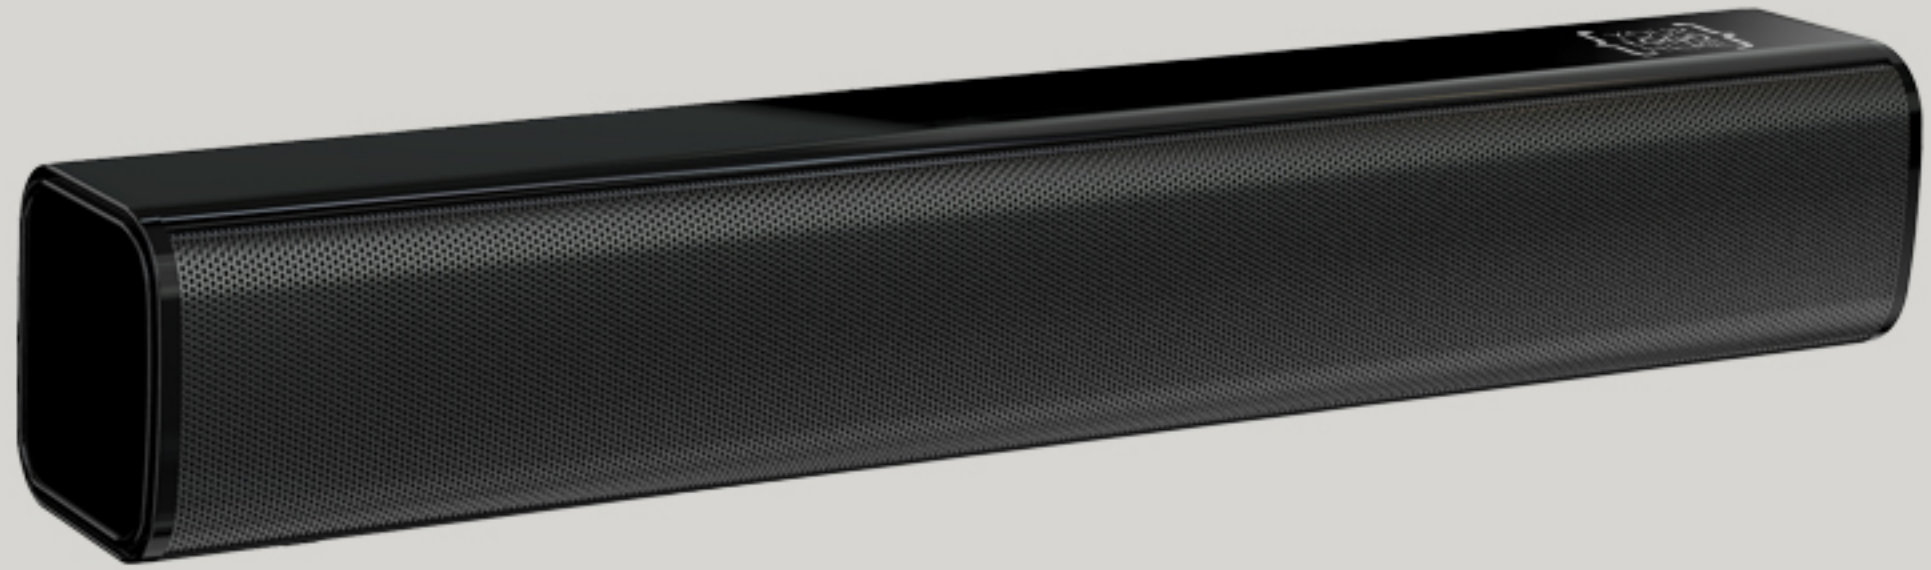

TECH PRODUCTS

- BLUETOOTH SPEAKERS
- WIRELESS CHARGERS
- SMART THERMOS & TUMBLERS
- NOTEBOOK CHARGERS

LIGHT-UP BLUETOOTH SPEAKER

Model: BS-01

- Power: 20 Watt
- Material: Rubber
- Battery: 1200mAh
- System: Bluetooth 5.0
- Color: Black
- Extra: USB, TF Card, TWS & FM
- Playing Time: 5 Hour
- Box: Black Gift Box

BLACK EDITION BLUETOOTH SPEAKER

Model: BS-02

- Power: 10 Watt
- Material: ABS
- Battery: 1200mAh
- System: Bluetooth 5.0
- Color: Black
- Extra: USB, TF Card, TWS & FM
- Playing Time: 5 Hour
- Box: Black Gift Box

H-1 / LIGHT-UP WIRELESS HEADPHONE

Model: H-1

- Bluetooth 5.0
- Noise Cancellation System
- Foldable Design
- Light-Up Logo
- Rubber Material
- Black Gift Box

Noise
Cancellation
System

Rubber
Material

Foldable
Design

TITANIUM BLUETOOTH SPEAKER

Model: BS-03

- Power: 5 Watt
- Material: Shiny Metal
- Battery: 400mAh
- System: Bluetooth 5.0
- Color: Dark Grey
- Extra: TF Card, FM
- Playing Time: 3 Hour
- Box: Black Luxury Box