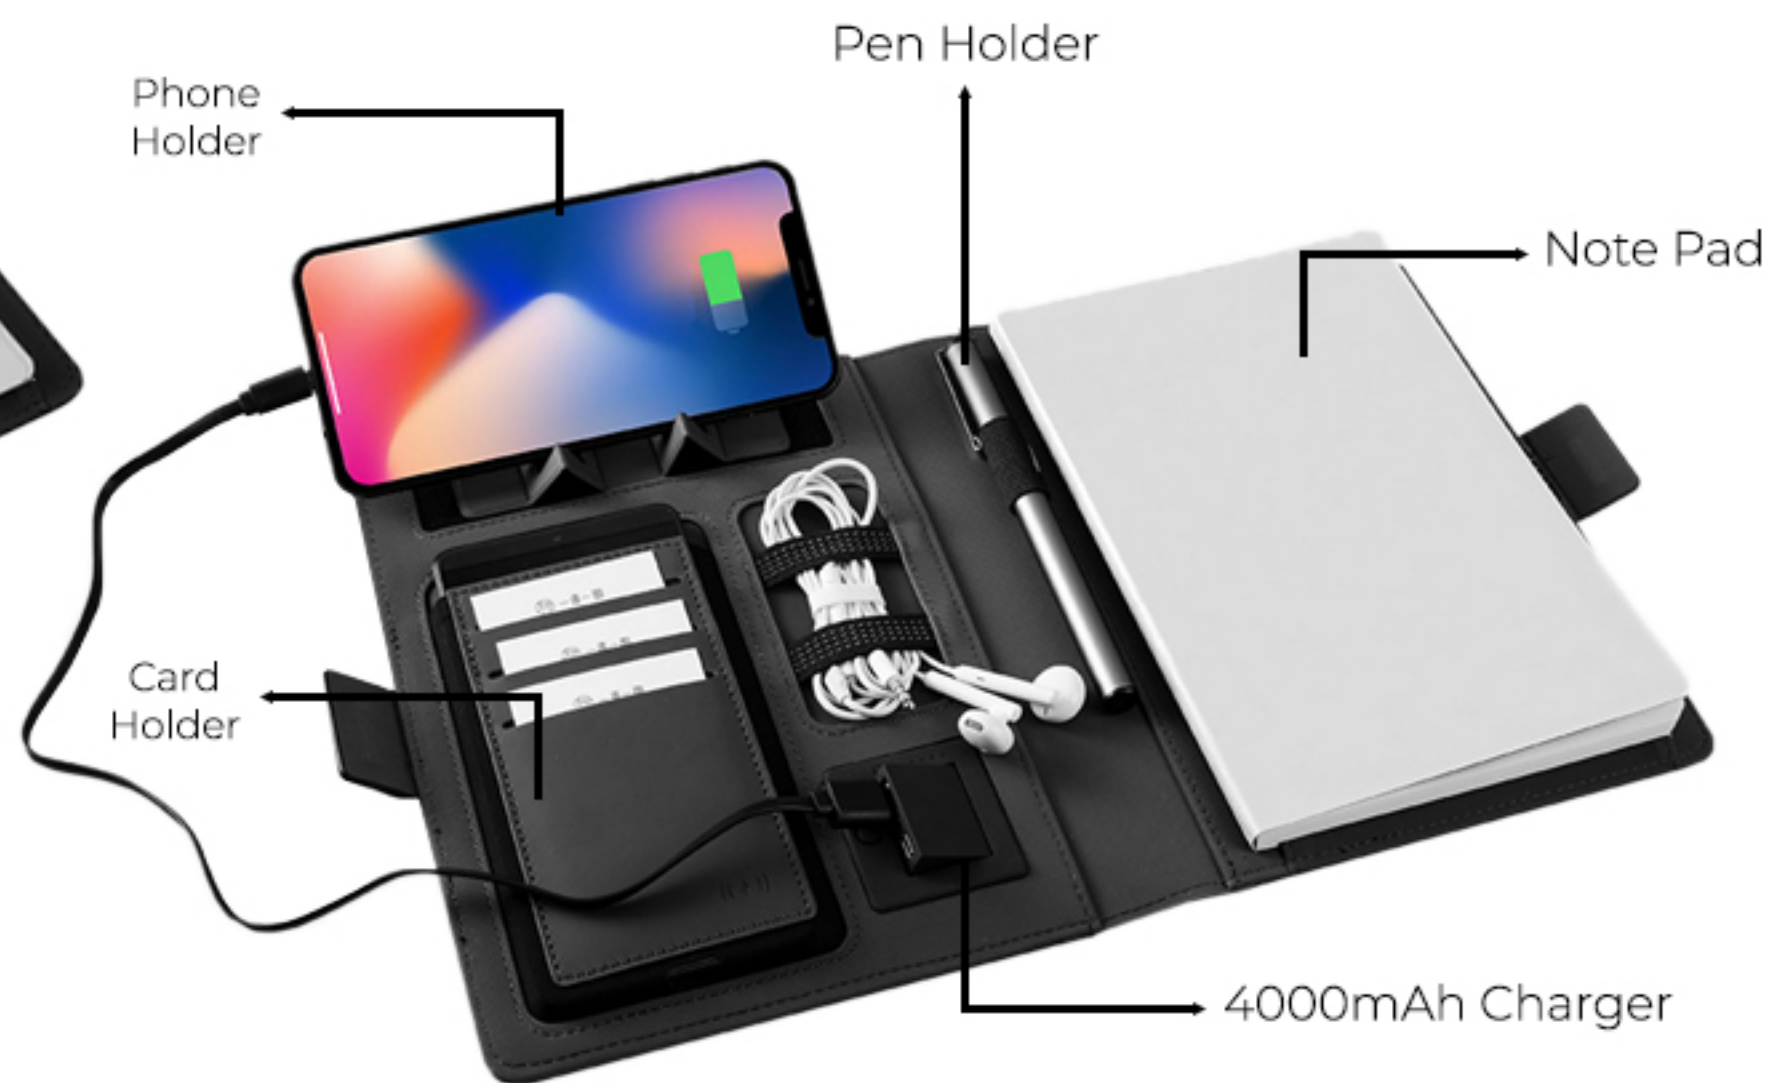

Model: W-6

- Wireless: 10W Fast Charge
- System: Wireless, Air Vent Holder
- Input: Micro
- Material: ABS
- Color: Black
- Box: Black Gift Box

LIGHT-UP (A5) NOTEBOOK CHARGER

Model: NP-1

- 4000mAh Charger
- Built-in USB Charger
- Phone Holder
- Name Card Holder
- 50 Sheet Notepad
- Black Gift Box