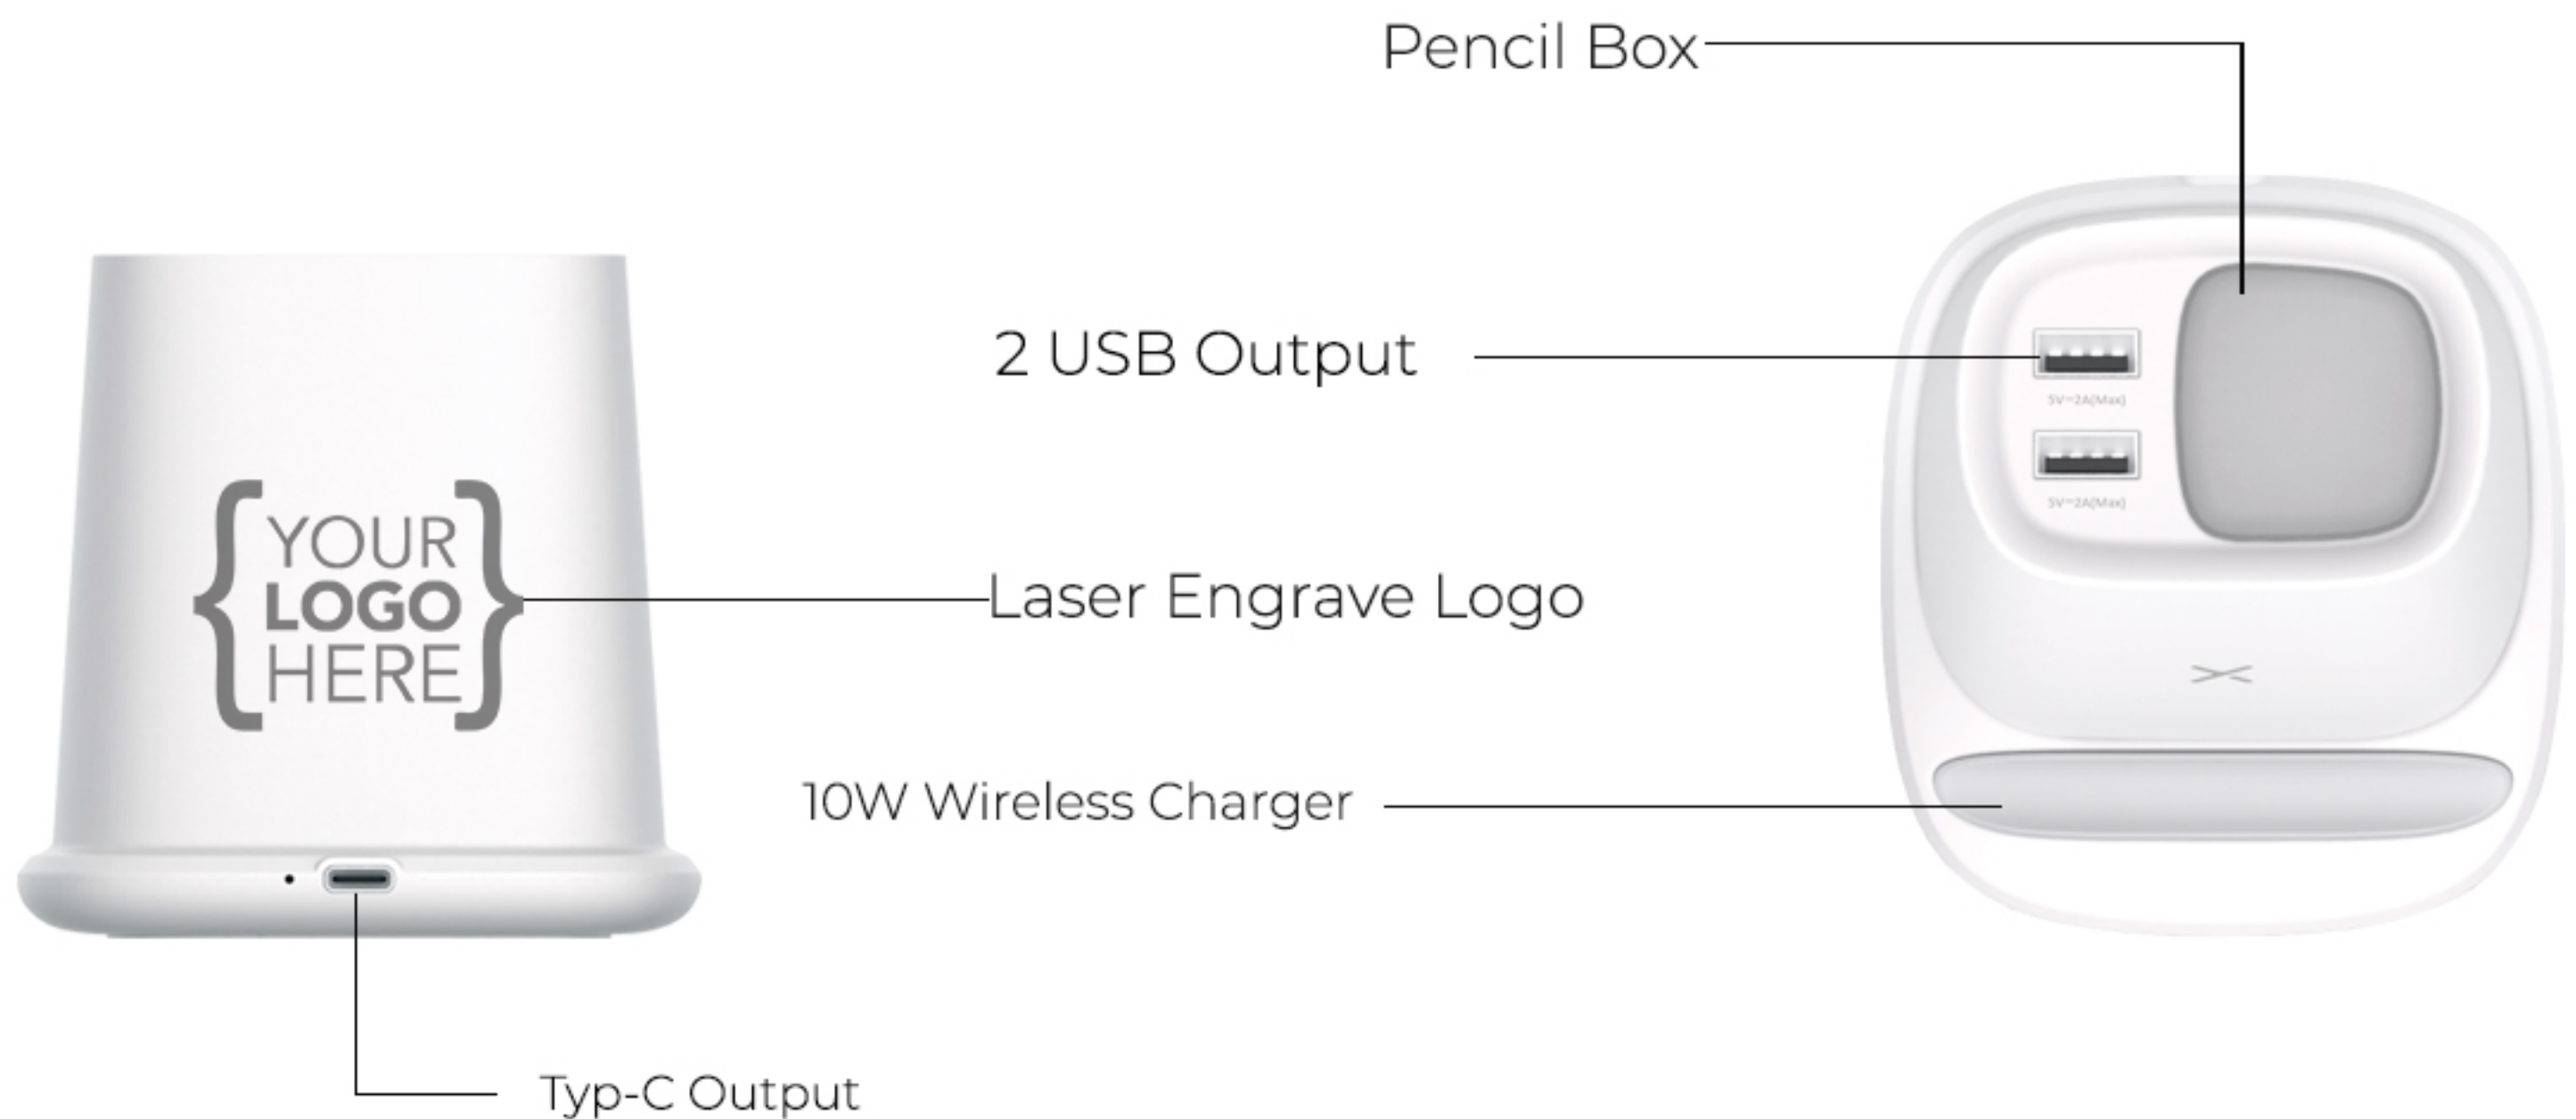

Model: W-2

- Wireless: 10W Fast Charge
- Input: Micro USB
- Material: Rubber
- Color: Black
- Box: Black Gift Box

Left

Micro input Back

Light-Up Logo

10W Wireless Fast Charger

Front

LIGHT-UP WIRELESS MOUSEPAD

Model: W-3

- Wireless: 10W Fast Charge
- Input: Micro USB
- Material: Leatherette
- Color: Black
- Box: Black Gift Box

LIGHT-UP WIRELESS PEN HOLDER

Model: W-4

- Wireless: 10W Fast Charge
- System: Wireless, USB, Pen Holder
- Input: Type-C
- Material: ABS
- Color: Black
- Box: Black Gift Box

WIRELESS CHARGING PEN HOLDER

Model: W-5

- Wireless: 10W Fast Charge
- System: Wireless, 2 USB, Pen Holder
- Input: Type-C
- Material: ABS
- Color: White
- Box: White Gift Box

LIGHT-UP WIRELESS CAR CHARGER