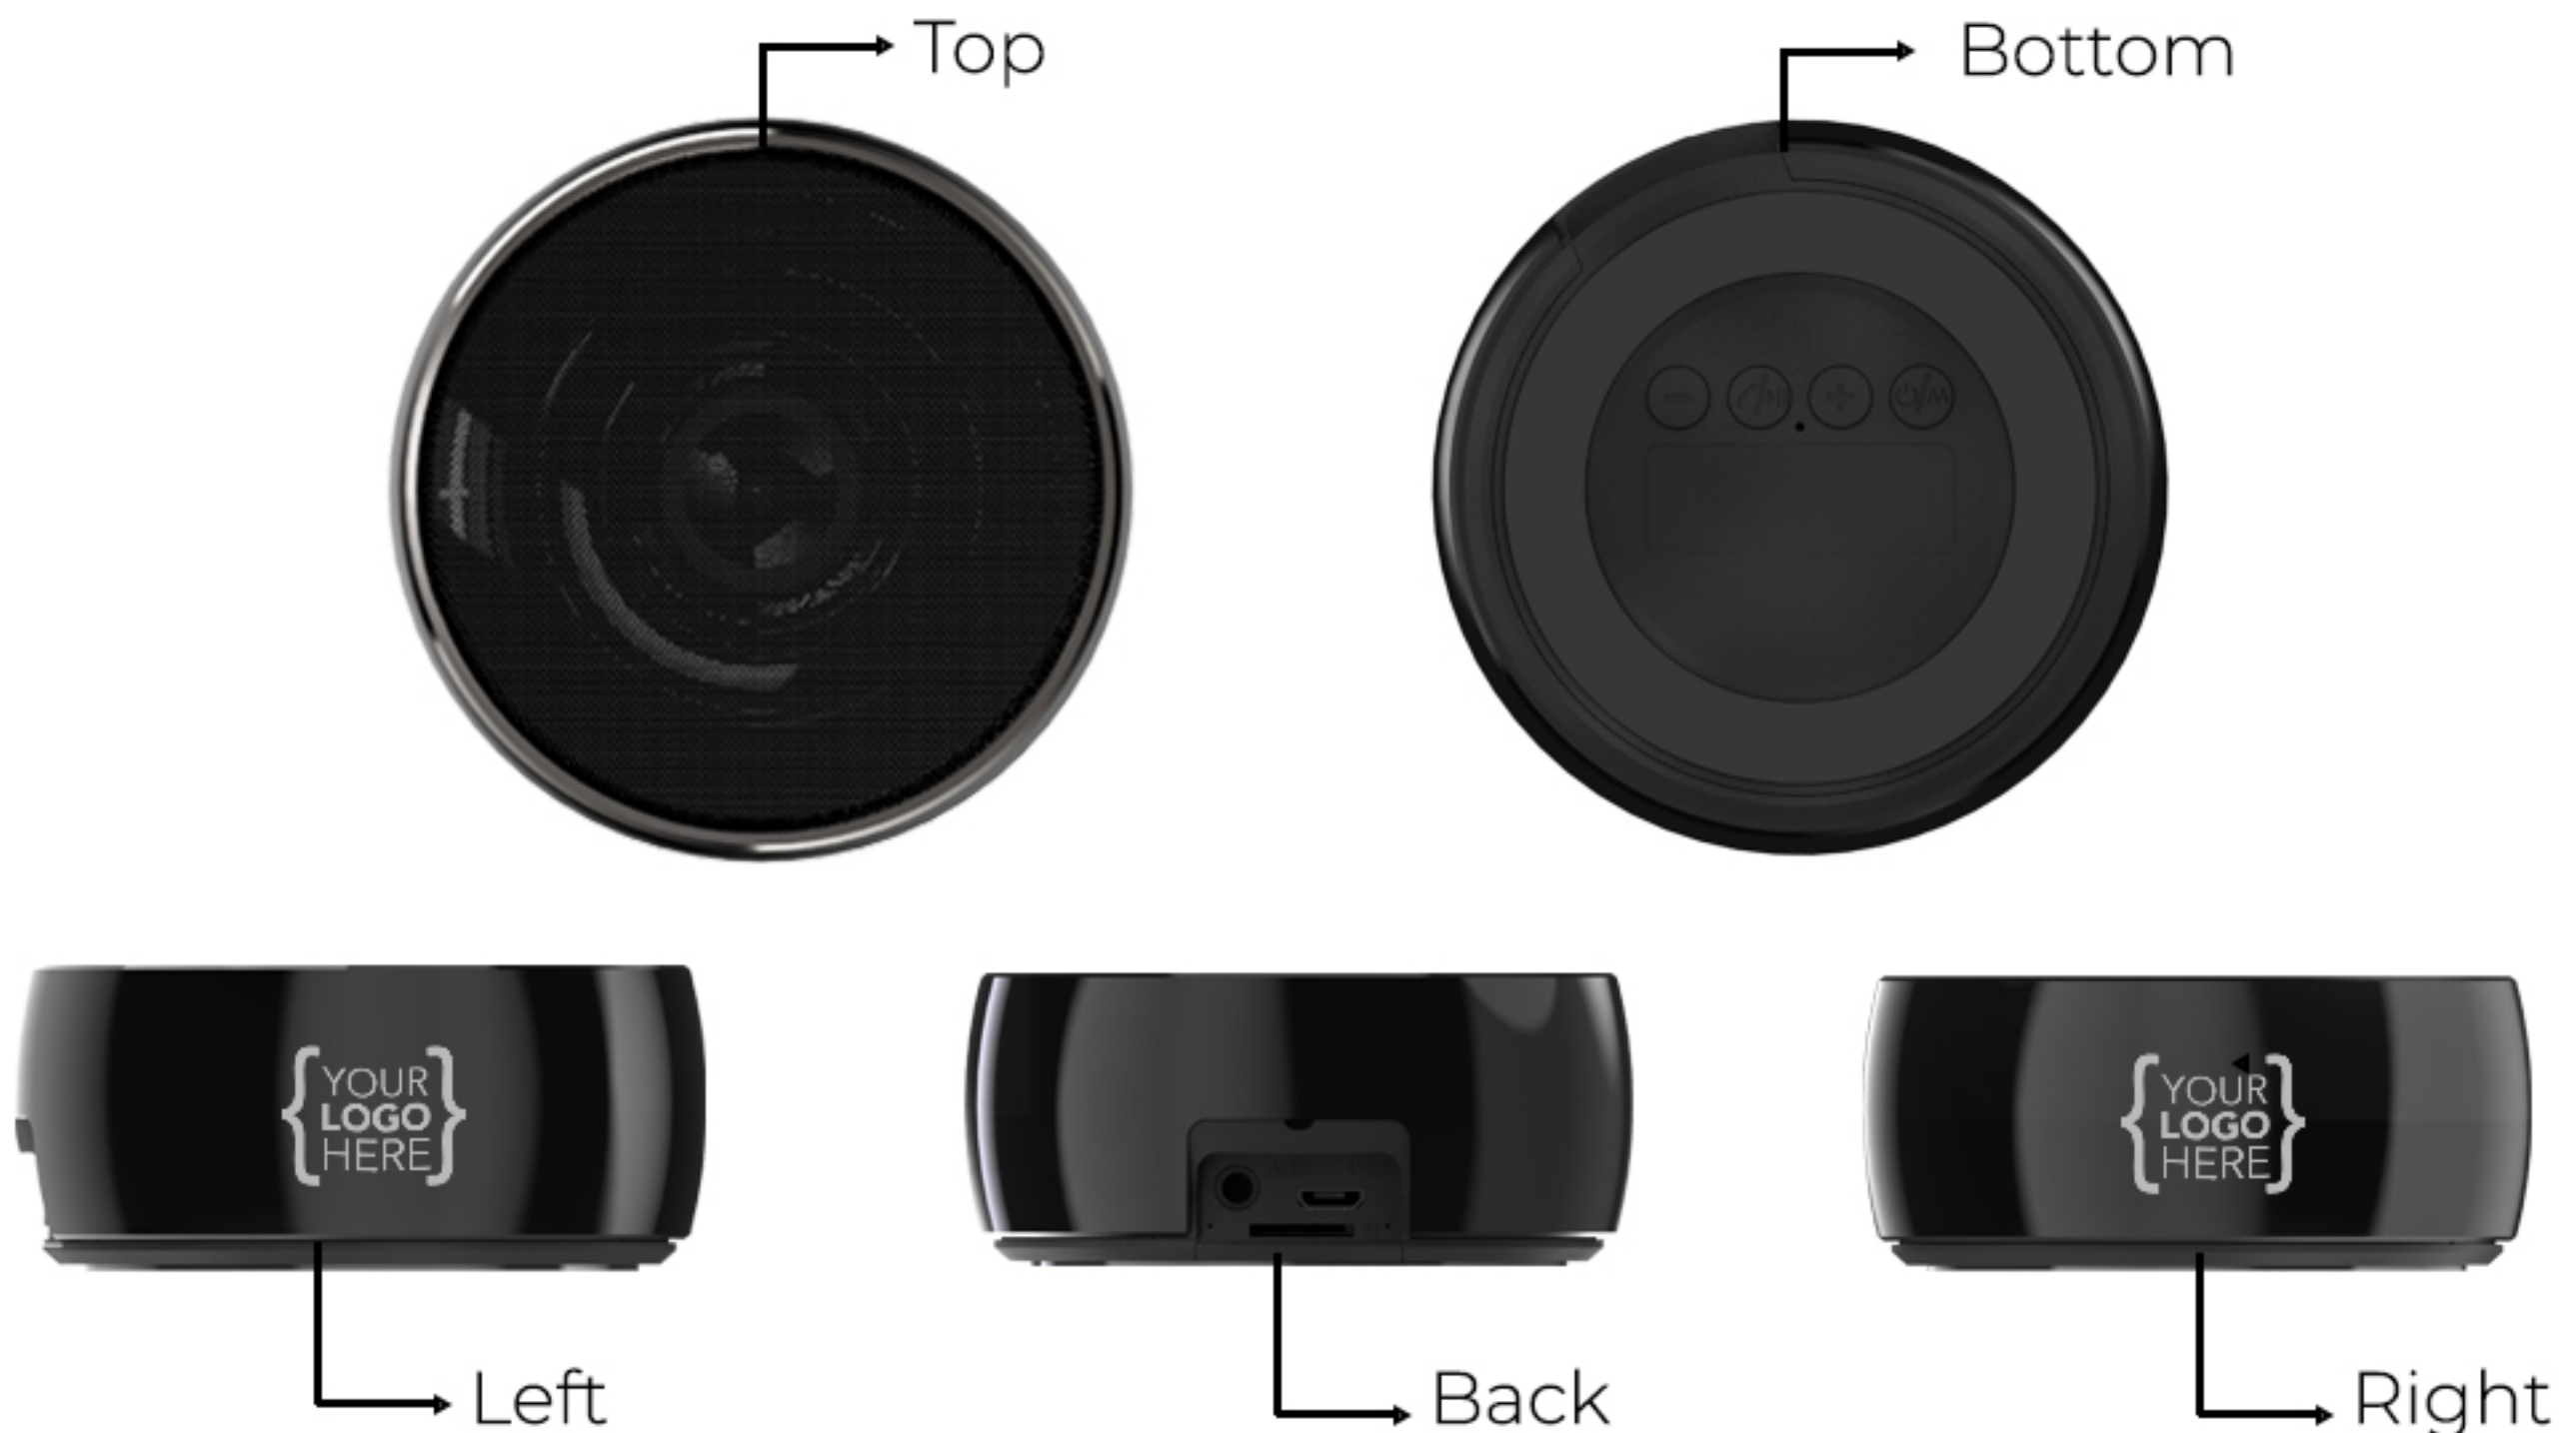

BLACK EDITION BLUETOOTH SPEAKER

Model: BS-02

- Power: 10 Watt
- Material: ABS
- Battery: 1200mAh
- System: Bluetooth 5.0
- Color: Black
- Extra: USB, TF Card, TWS & FM
- Playing Time: 5 Hour
- Box: Black Gift Box

H-1 / LIGHT-UP WIRELESS HEADPHONE

Model: H-1

- Bluetooth 5.0
- Noise Cancellation System
- Foldable Design
- Light-Up Logo
- Rubber Material
- Black Gift Box

Noise
Cancellation
System

Rubber
Material

Foldable
Design

TITANIUM BLUETOOTH SPEAKER

Model: BS-03

- Power: 5 Watt
- Material: Shiny Metal
- Battery: 400mAh
- System: Bluetooth 5.0
- Color: Dark Grey
- Extra: TF Card, FM
- Playing Time: 3 Hour
- Box: Black Luxury Box

SMART DRINKWARE

Model: T-1

- Lid: Touch Screen
- Material: 304 Double Wall
- Life Time: 2 Years (Battery)
- System: Fahrenheit
- Color: Black, White, Pink, Dark Gray
- Size: 16 Oz
- Box: Black Gift Box

Dark Gray