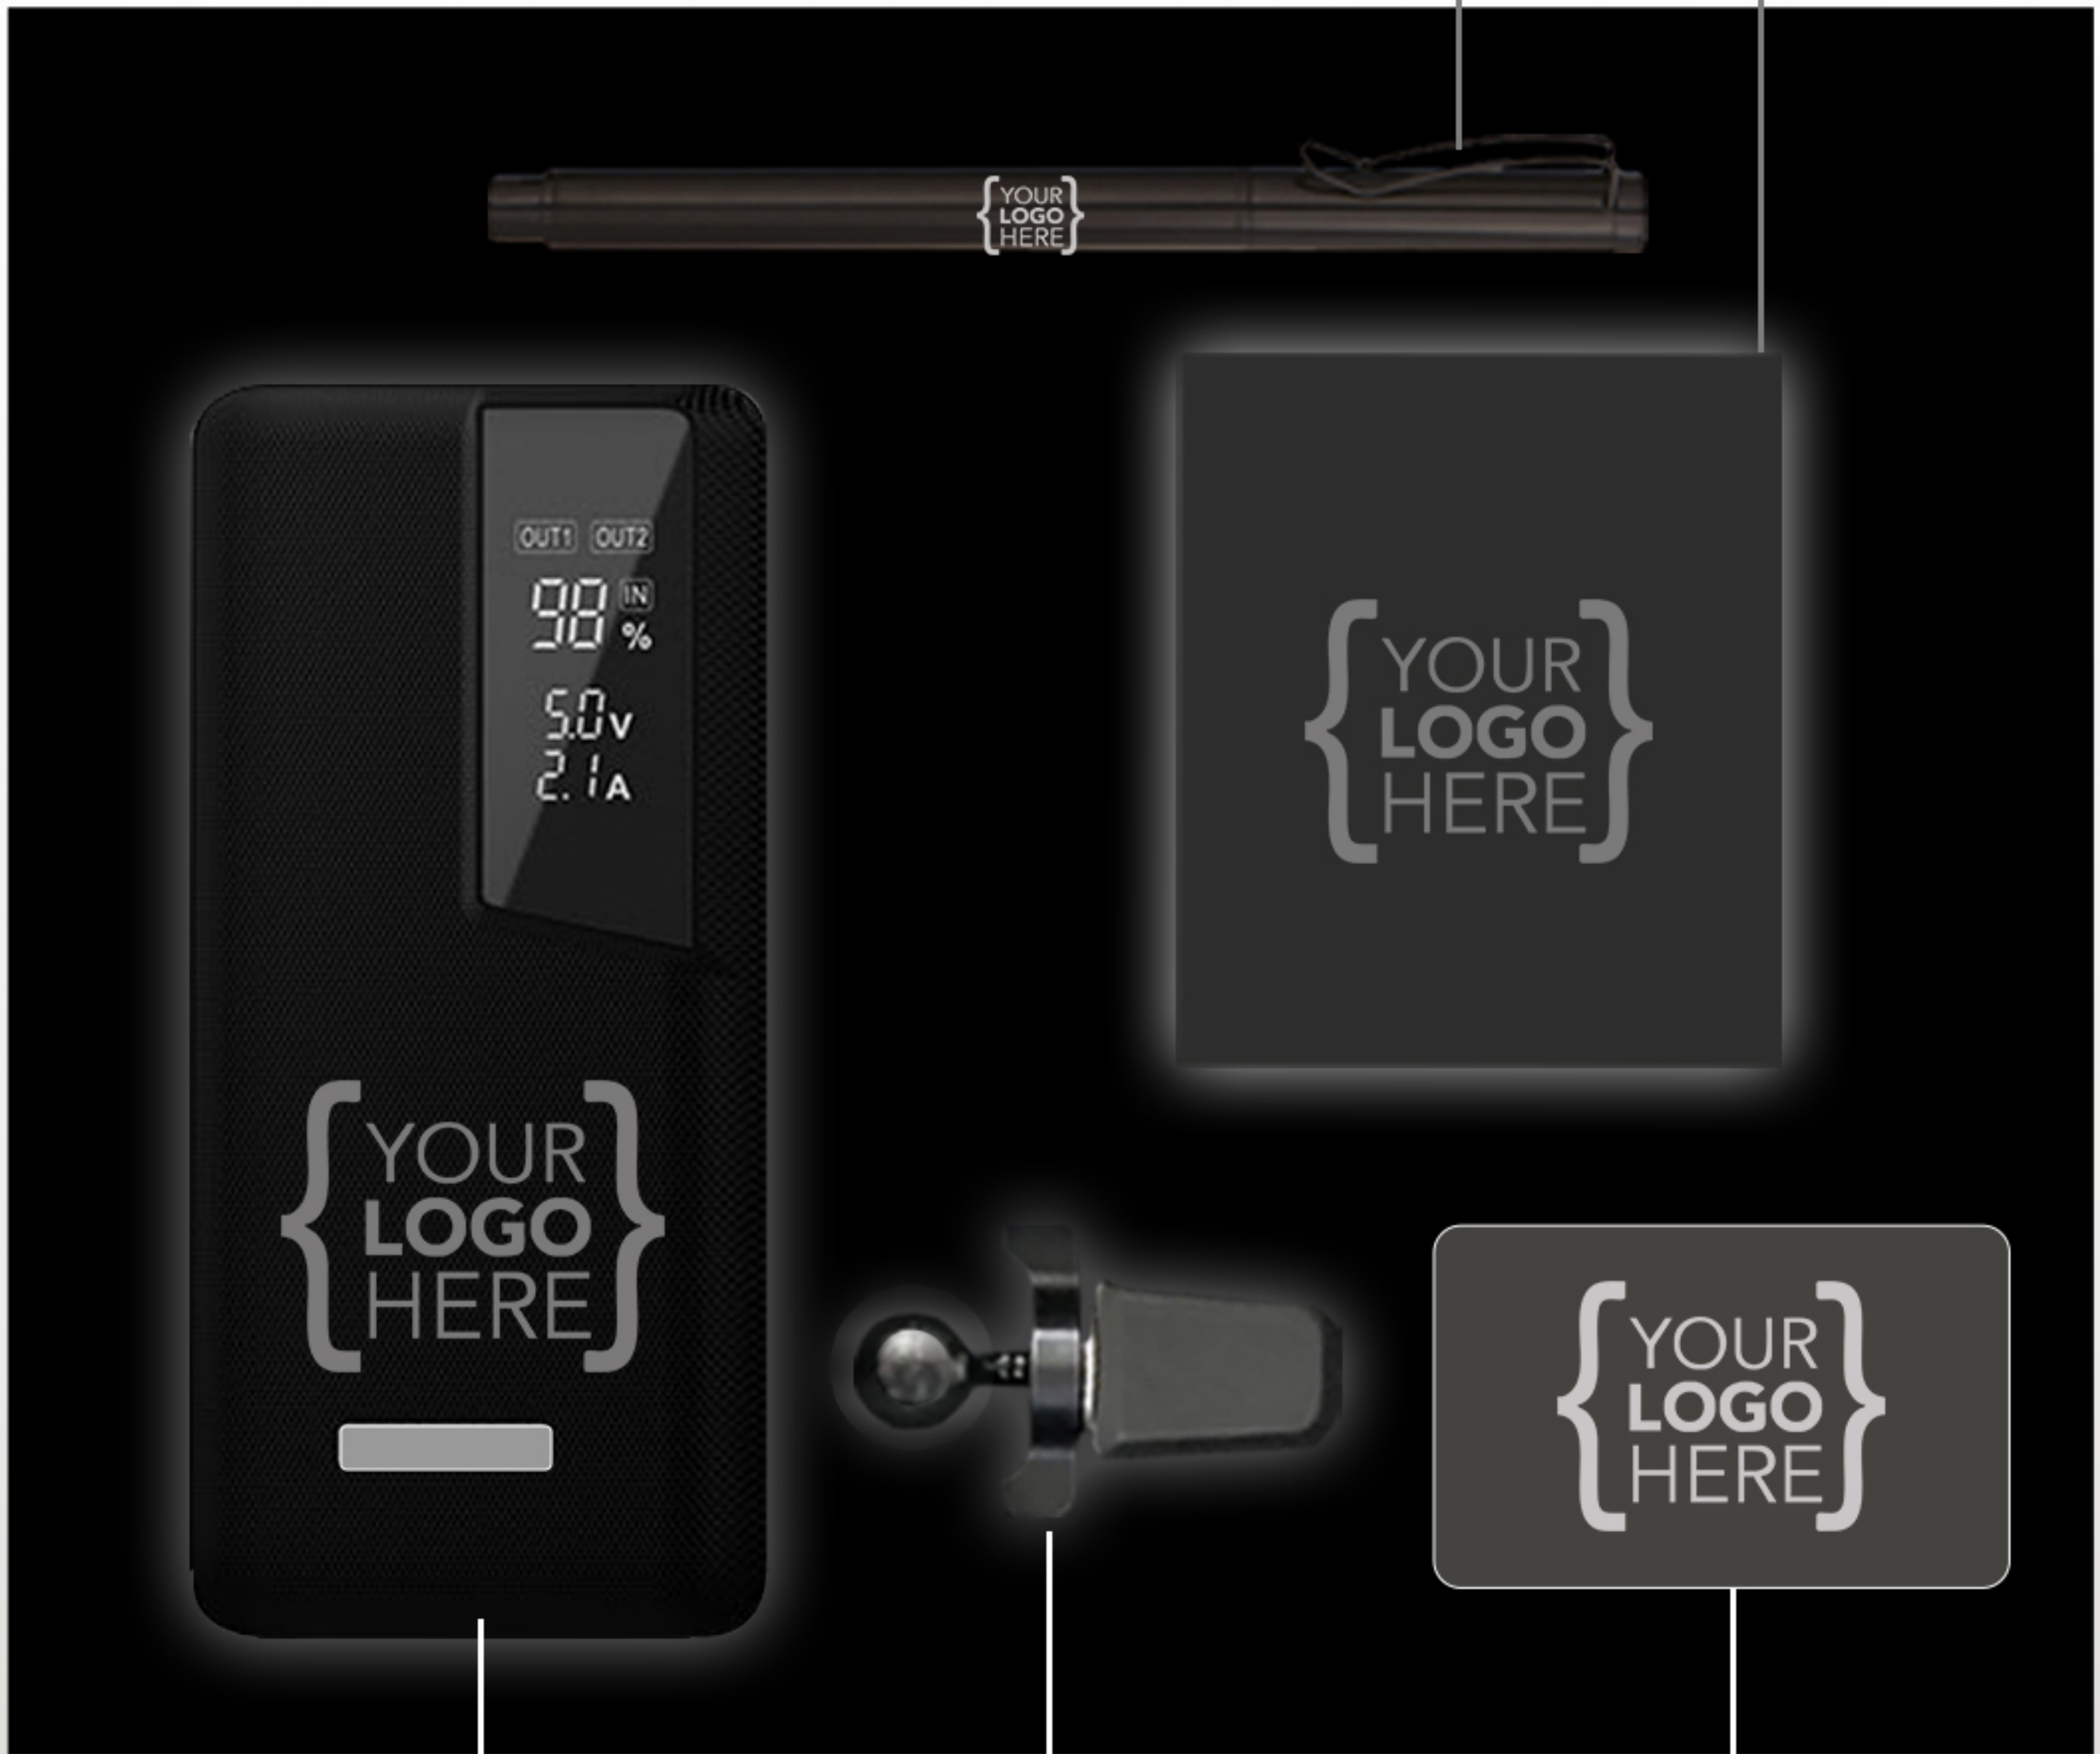

TECH GIFT SET
MODEL-4

Luxury Pen

Charging
Cable

13000mAh
External Charger

360
Rotate

Air Vent
Magnet