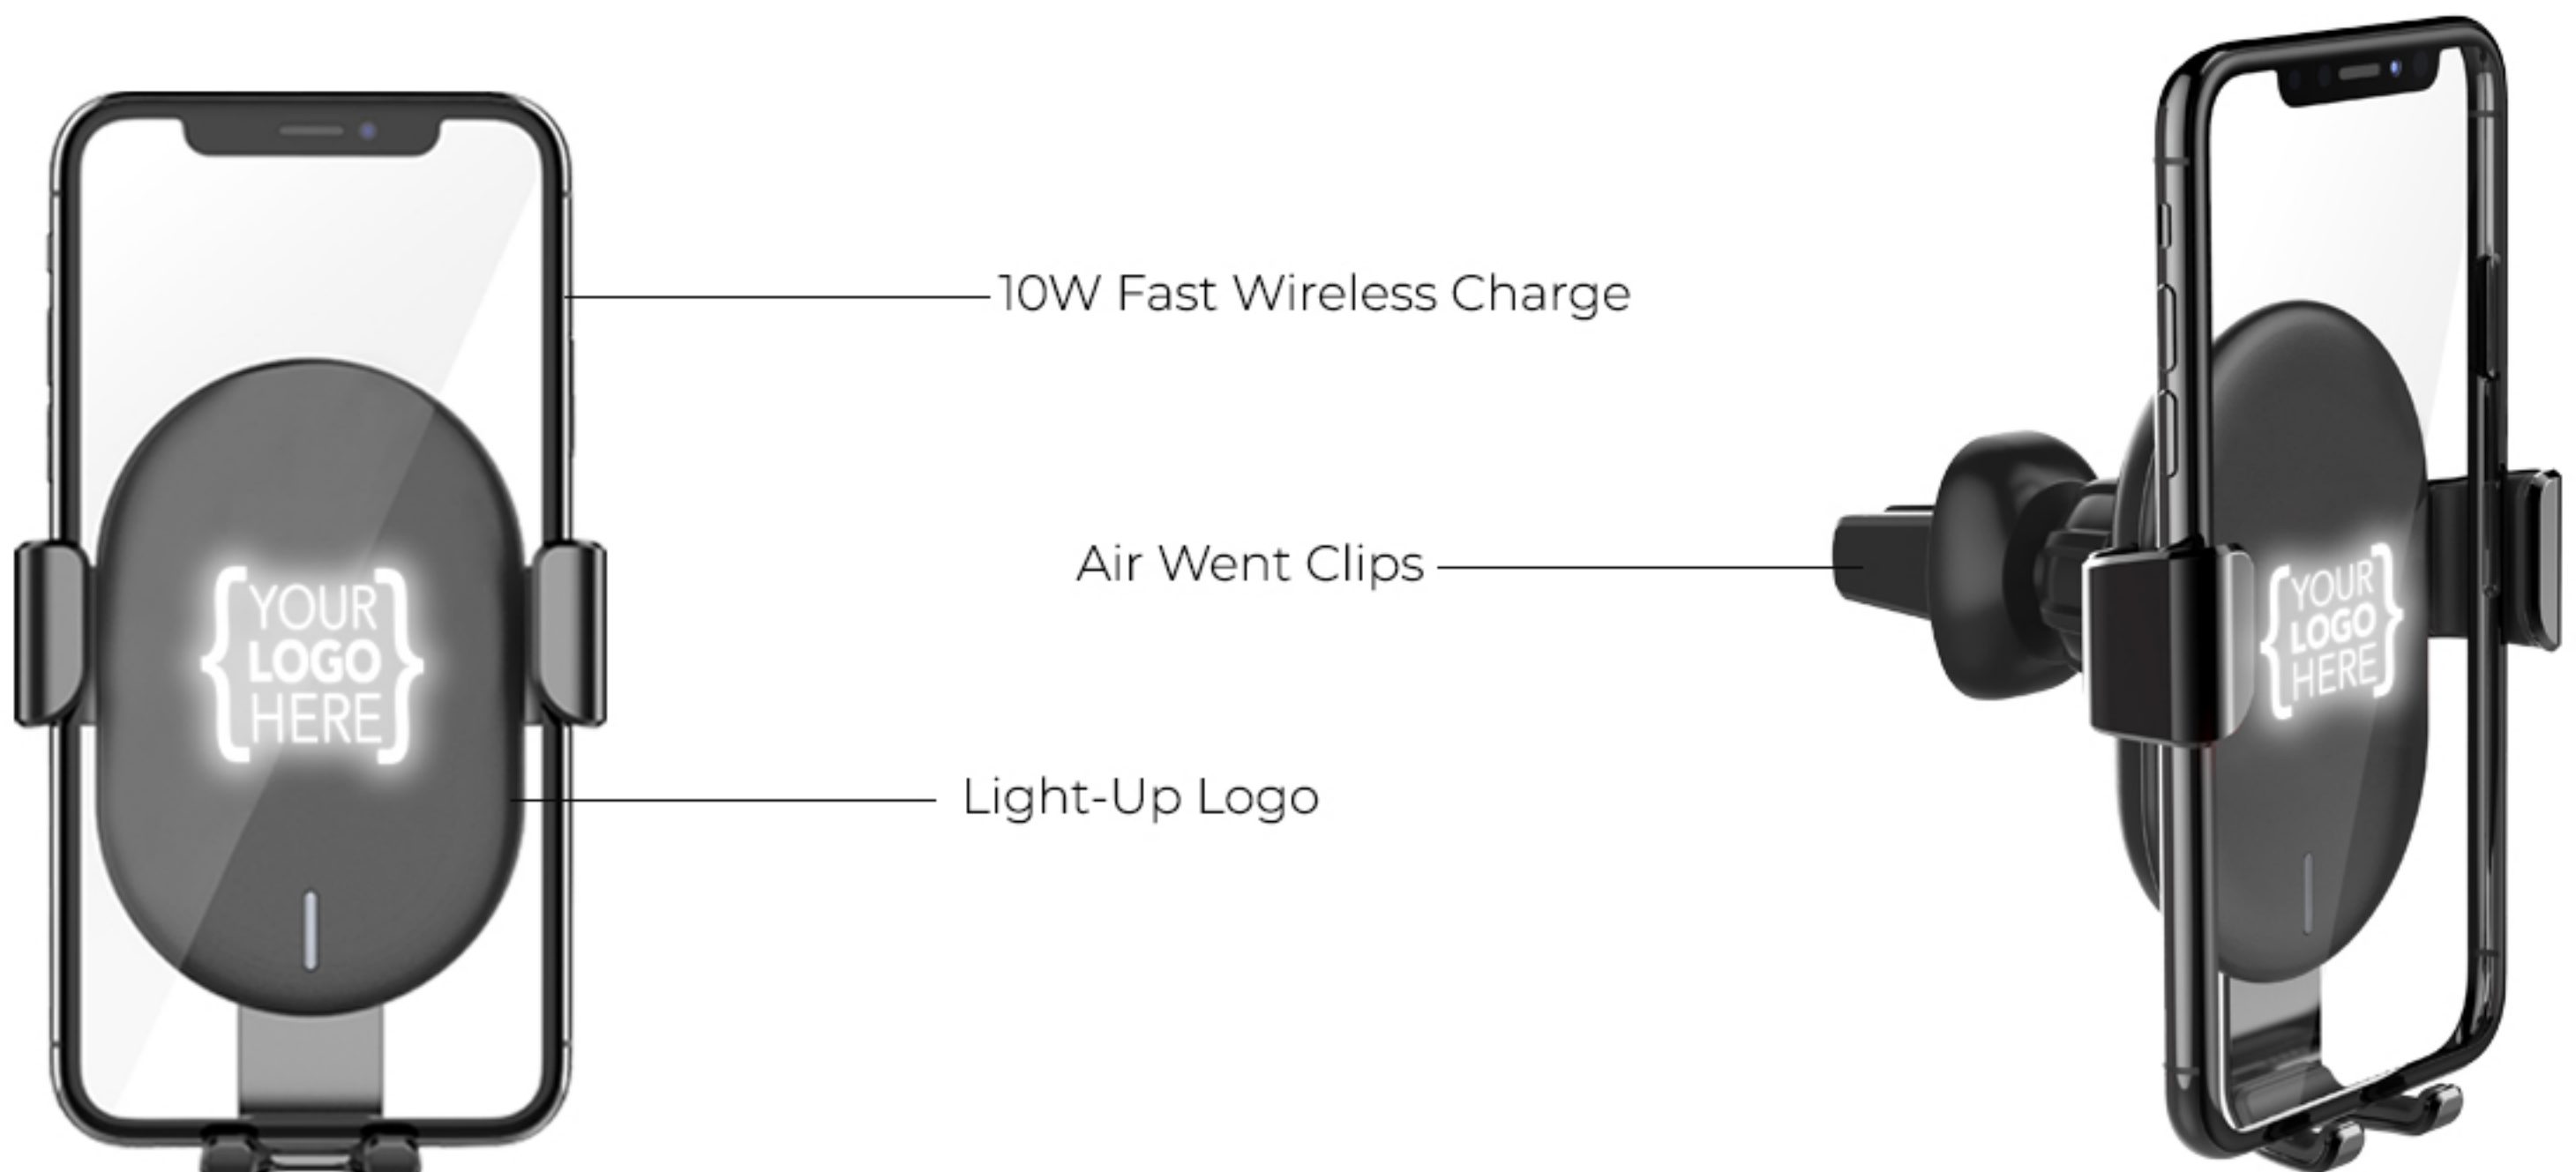

LIGHT-UP WIRELESS CAR CHARGER

Model: W-6

- Wireless: 10W Fast Charge
- System: Wireless, Air Vent Holder
- Input: Micro
- Material: ABS
- Color: Black
- Box: Black Gift Box