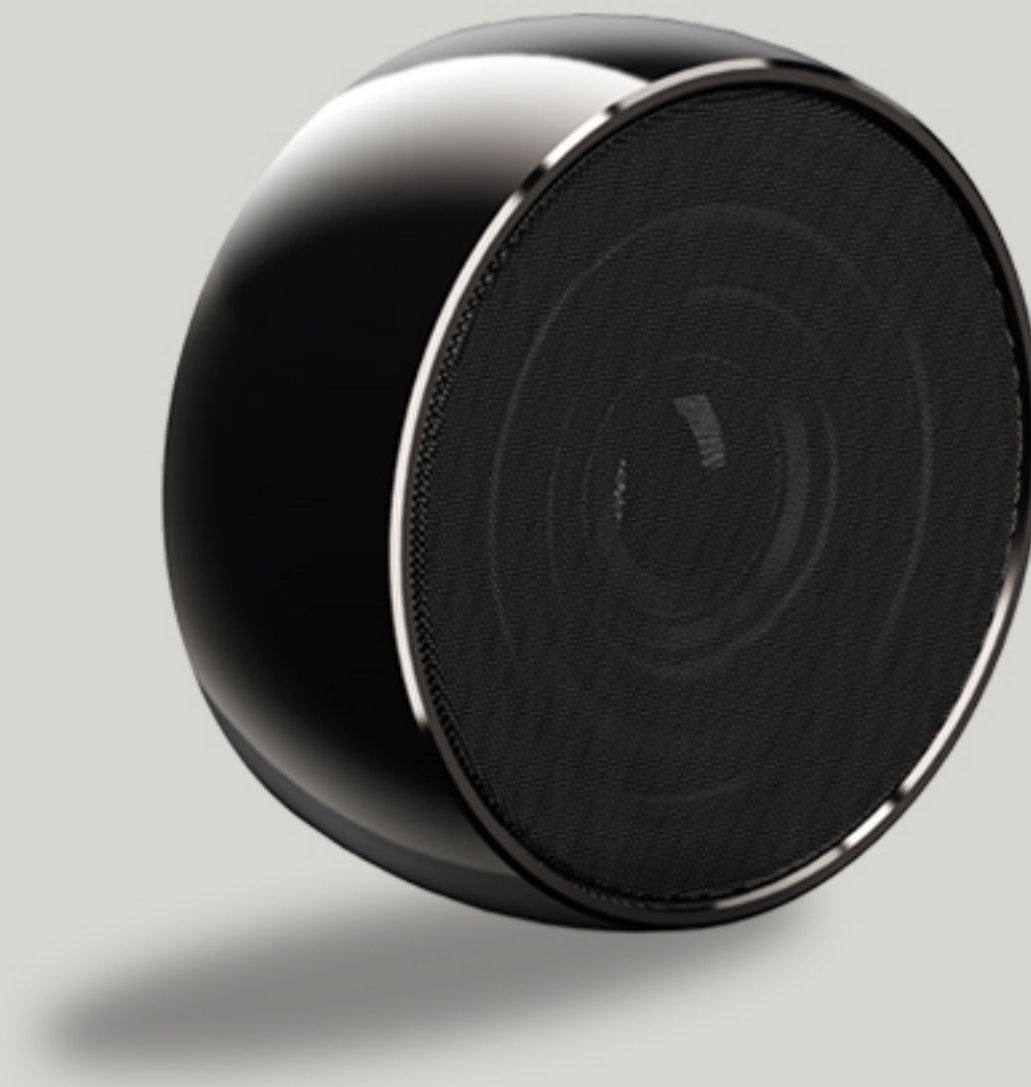

BLACK EDITION BLUETOOTH SPEAKER

Model: BS-02

- Power: 10 Watt
- Material: ABS
- Battery: 1200mAh
- System: Bluetooth 5.0
- Color: Black
- Extra: USB, TF Card, TWS & FM
- Playing Time: 5 Hour
- Box: Black Gift Box

H-1 / LIGHT-UP WIRELESS HEADPHONE

Model: H-1

- Bluetooth 5.0
- Noise Cancellation System
- Foldable Design
- Light-Up Logo
- Rubber Material
- Black Gift Box

Noise
Cancellation
System

Rubber
Material

Foldable
Design

TITANIUM BLUETOOTH SPEAKER

Model: BS-03

- Power: 5 Watt
- Material: Shiny Metal
- Battery: 400mAh
- System: Bluetooth 5.0
- Color: Dark Grey
- Extra: TF Card, FM
- Playing Time: 3 Hour
- Box: Black Luxury Box